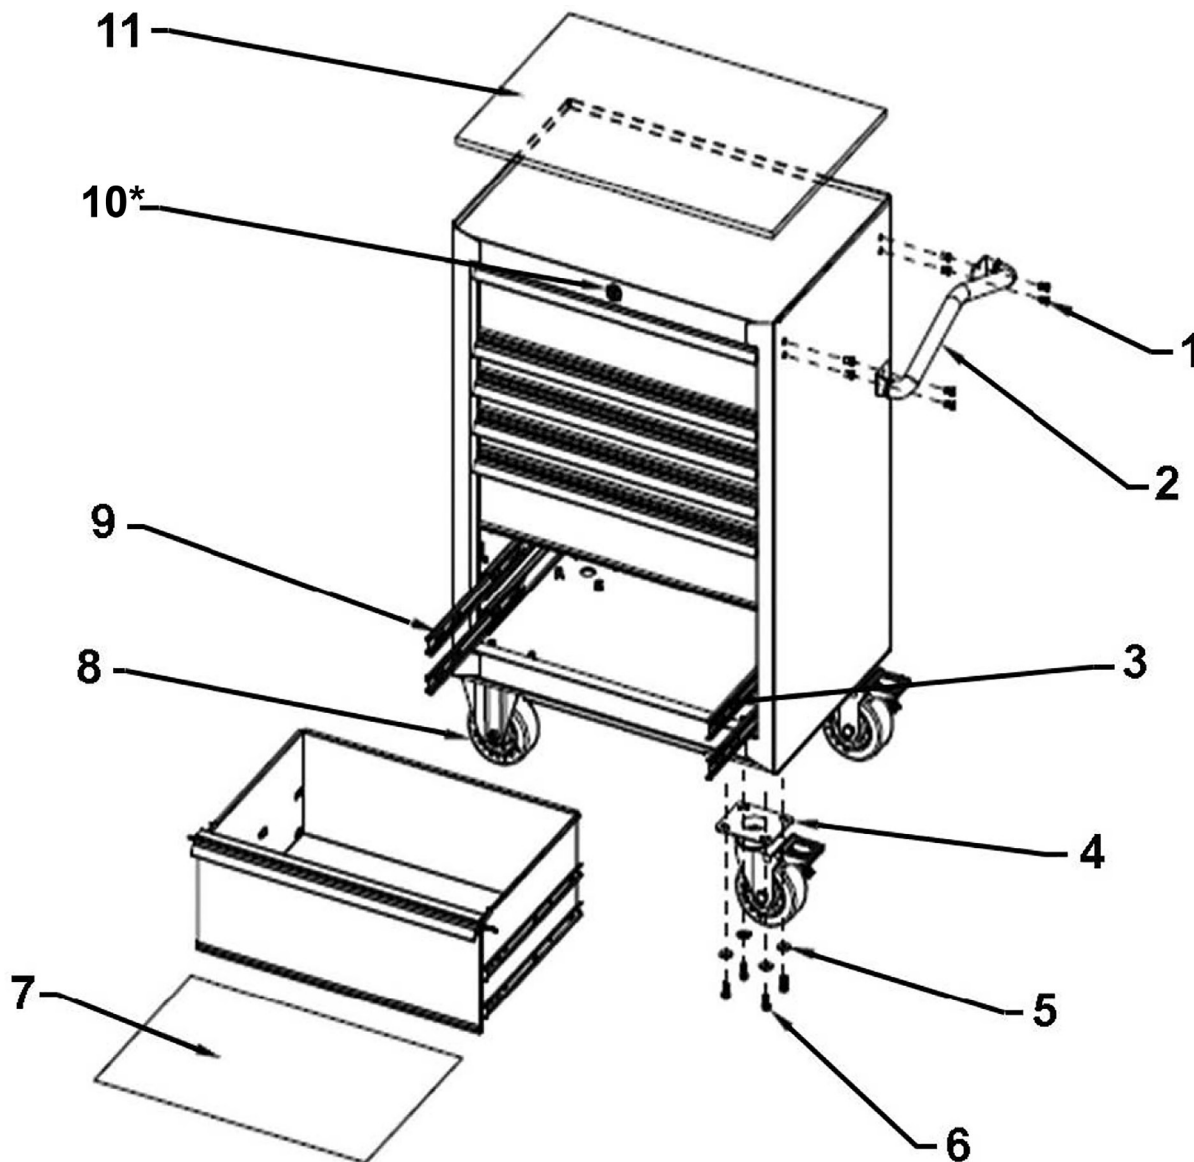

Parts Information:
Premier™ Heavy-Duty Rollcab 6 Drawer
675mm - Stainless Steel
Model No: PTB67506SS

Item	Part No.	Description
1	SS612.S	Hex Head Set Screw M6 x 12mm
2	PTB-306061	Cabinet Handle
3	PTB-300023	Bearing Slide, Right
4	PTB-302069	Wheel, Swivel Castor, 4 Bolt (c/w Brake)(Ø123 x 48 x Ø14mm Bore x 175mm)
5	PTB-324002	Washer
6	PTB-321024	Hex Head Set Screw M8 x 20mm Zinc Yellow
7	PTB-550123	Drawer Liner 565 x 395mm
8	PTB-302070	Wheel, Fixed Castor, 4 Bolt (Ø123 x 48 x Ø14mm Bore x 175mm)
9	PTB-300022	Bearing Slide, Left
10*	PTB-304056	Lock and Key (Key Number Required) - Please see Options Below

Item	Part No.	Description
--	PTB-570490	Top Panel (Not Shown)
--	PTB-310157	Sealey Zinc Badge (Not Shown)
--	PTB-310158	Premier Zinc Badge (Not Shown)
		Part No. 10 - Please Select Option Required.
--	PTB-1201	Key No.1201
--	PTB-304007	Lock & Key (Number 1201)
--	PTB-304056-1204	Lock & Key (Number: 1204)
--	PTB-304054-1205	Lock & Key (Number: 1205)
--	PTB-304054-1206	Lock & Key (Number: 1206)
--	PTB-304054-1207	Lock & Key (Number: 1207)
--	PTB-304054-1208	Lock & Key (Number: 1208)
--	PTB-304054-1209	Lock & Key (Number: 1209)